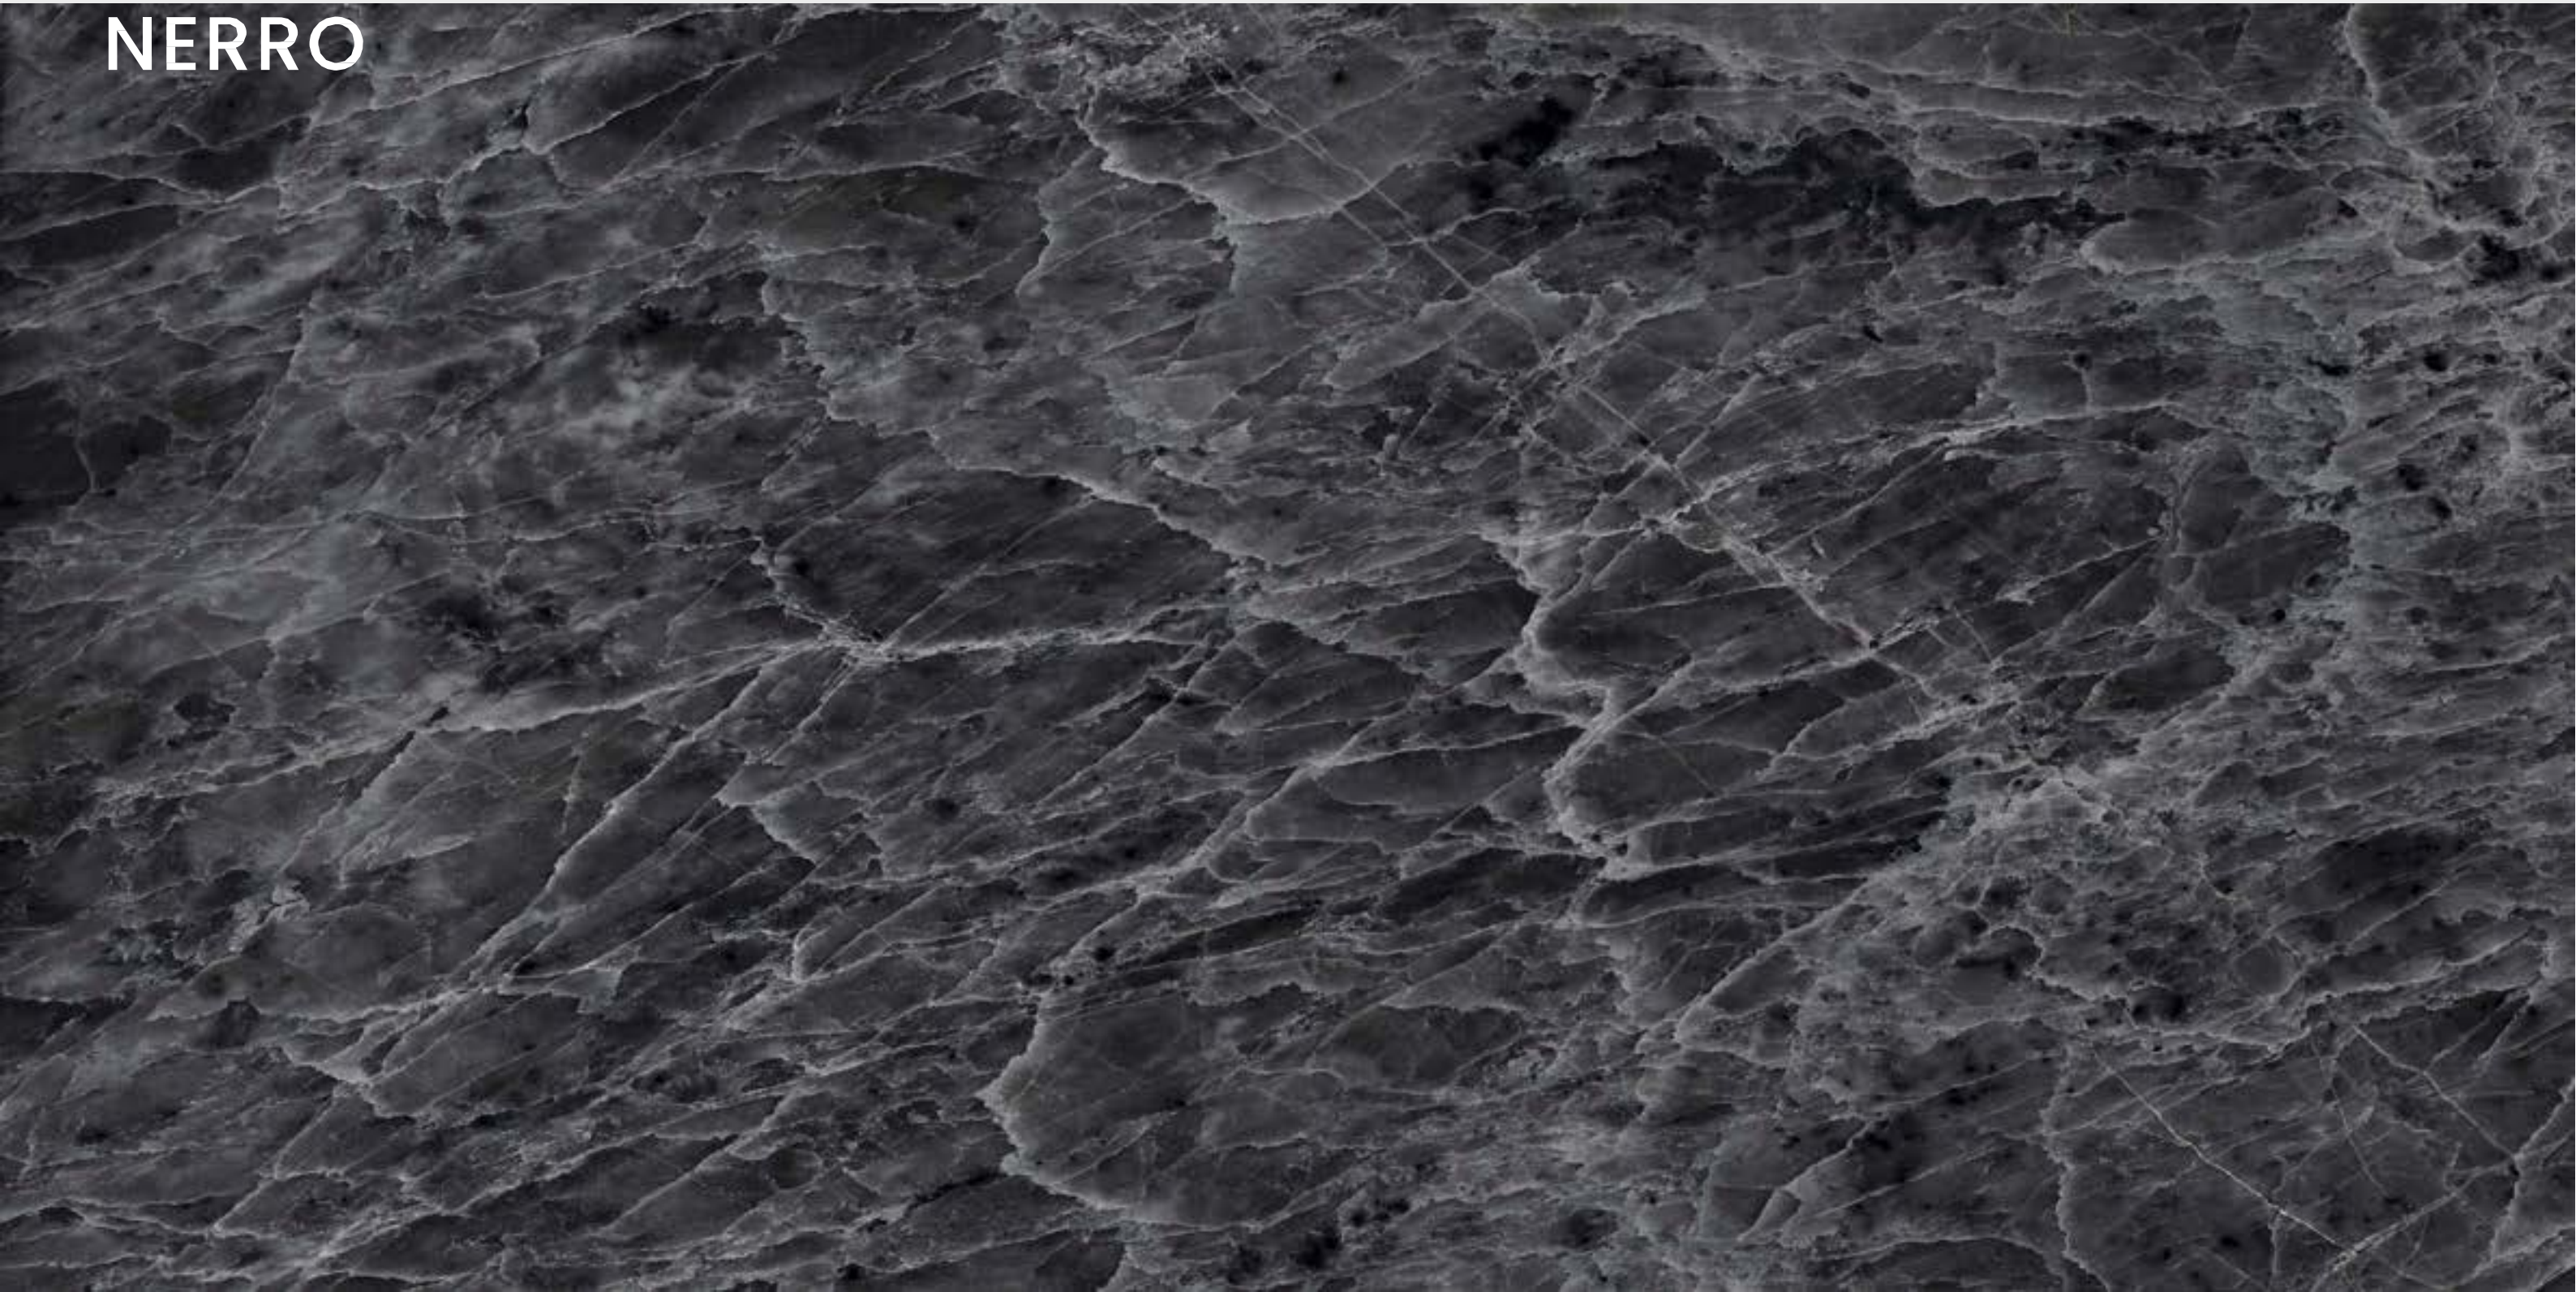

**BRUNO
NERRO**