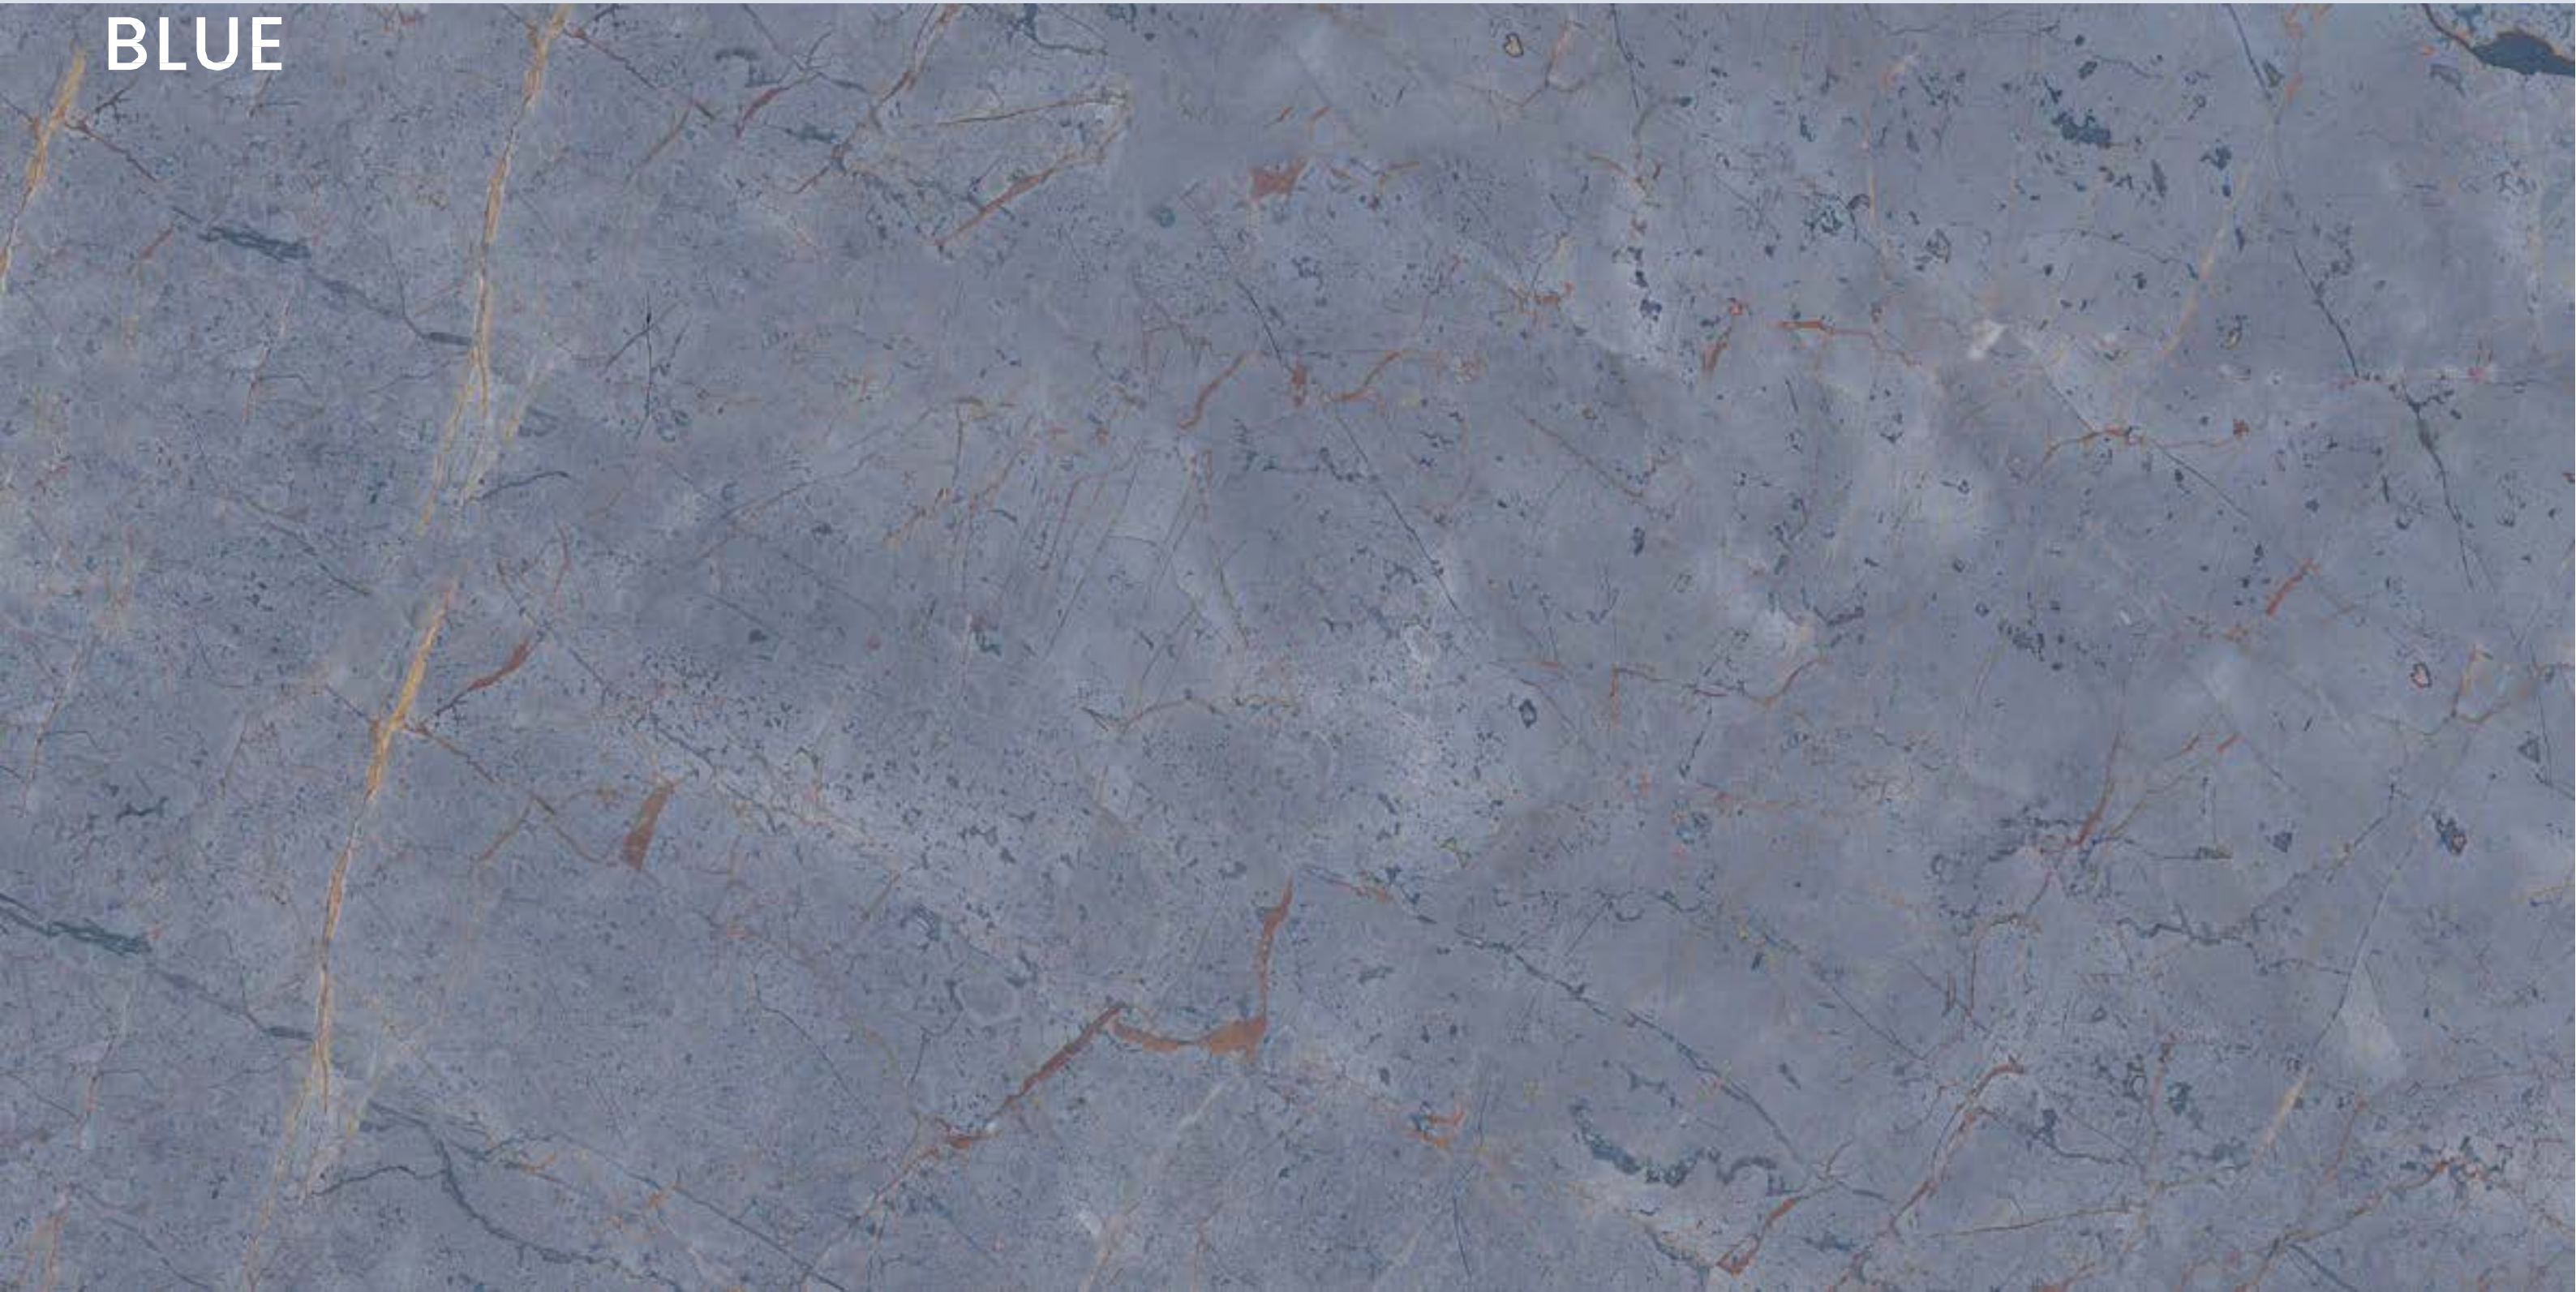

Random
05

ACHROMIC
BLUE

ACHROMIC BLUE

SIZE
600x
1200MM

Series
GLOSSY

Random
05

ACHROMIC
GREY

ACHROMIC GREY