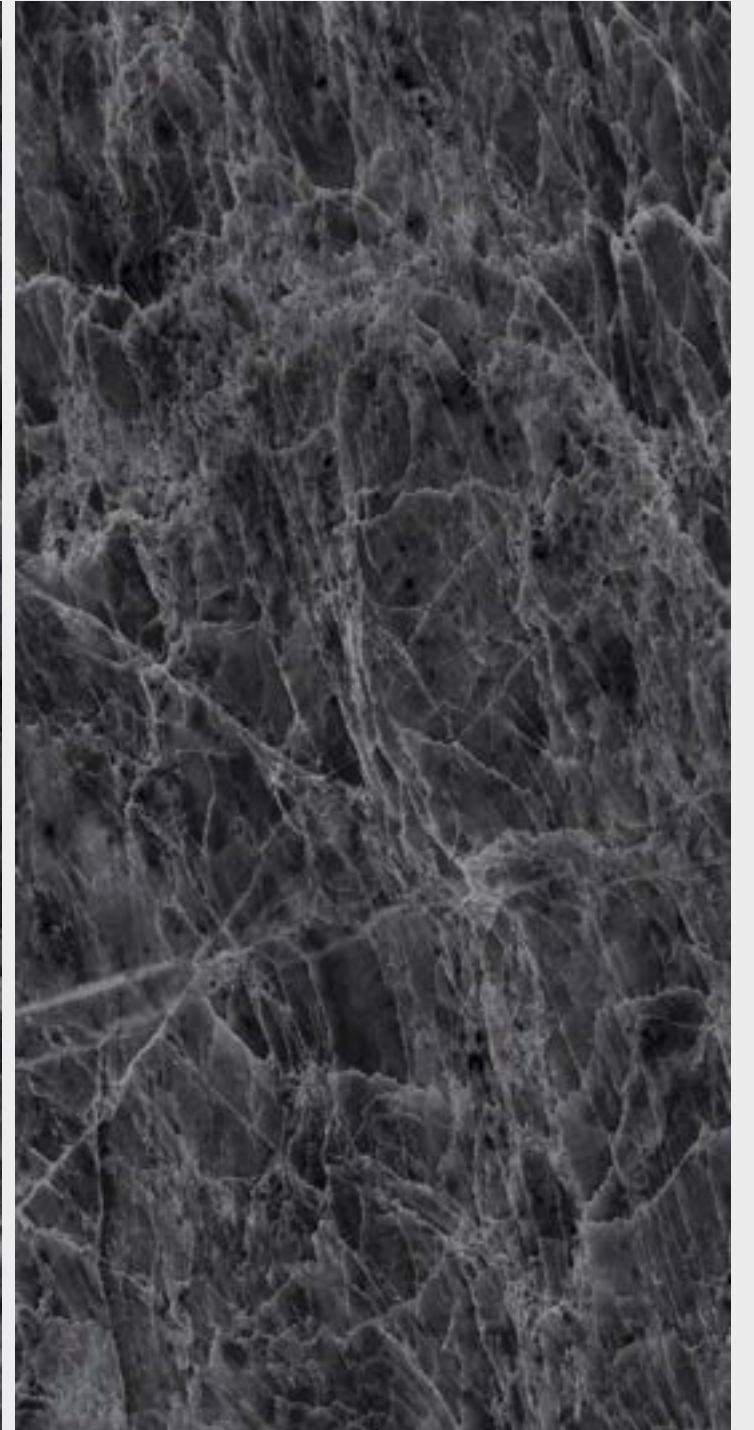

BRUNO NERRO

SIZE
600x
1200MM

Series
GLOSSY

Random
05